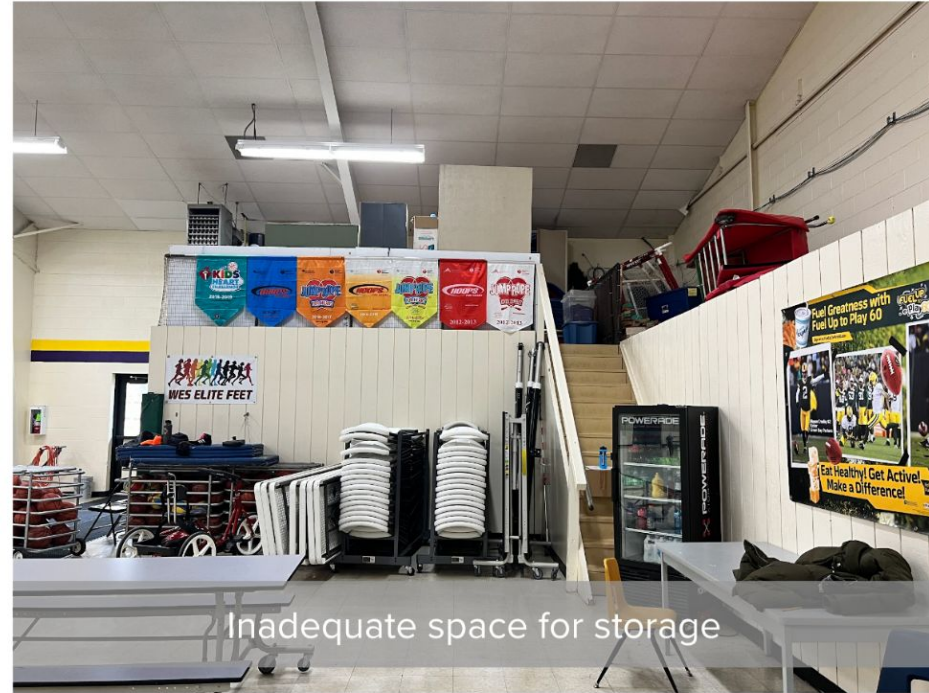

Did You Know...

that the gym at Westfield Elementary School serves as the cafeteria, phy. ed classroom and the middle school gym for athletic competitions?

Lunch in the gym during physical education class

Inadequate space for storage

Did you know....

*that the Westfield Elementary School -
Gym/Cafeteria is used for middle school athletics*

Did you know....

*that the Westfield Elementary School -
Gym/Cafeteria is used for middle school athletics*

Did you know....

that the cafeteria and designated kitchen space at Westfield Elementary is so small that the refrigeration and freezers are outside?

Kitchen, cafeteria, physical education, and MS extra-curricular events

Did you know....

that the cafeteria and designated kitchen space at Westfield Elementary is so small that the refrigeration and freezers are outside?

Access to WES refrigerator/freezer

Exterior refrigerator/freezer